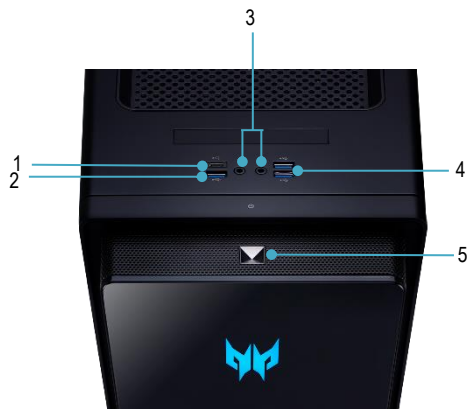

Product views	1. USB Type-C™ port 2. USB 3.2 Gen 1 port 3. Headset/Microphone jacks 4. Two USB 3.2 Gen 1 ports 5. Power button	6. Four USB 2.0 ports 7. USB Type-C™ port (USB 3.2 Gen 2X2) 8. Audio jacks 9. Power connector	10. Ethernet (RJ-45) port 11. USB 3.2 Gen 2 port
Operating system^{1,2}	Windows 11 Home 64-bit.		
CPU and chipset¹	12th Generation Intel® Core™ i7 processor 12th Generation Intel® Core™ i5 processor		
Memory^{1,3,4}	16 GB / 8 GB DDR5 4800 MHz UDIMM Up to 64 GB of Dual-channel DDR5 4000 MHz		
Storage^{1,5}	Hard disk drive • 1024 GB / 512 GB M.2 2280 PCIe Gen4 SSD • 1024 GB / 512 GB M.2 2280 PCIe SSD • 3 TB / 2 TB / 1 TB 3.5-inch 7200 RPM		
Graphics⁶	NVIDIA® GeForce® RTX™ 3080 with 10 GB of GDDR6X NVIDIA® GeForce® RTX™ 3070 with 8 GB of GDDR6 NVIDIA® GeForce® RTX™ 3060 Ti with 8 GB of GDDR6 NVIDIA® GeForce® RTX™ 3060 with 12 GB of GDDR6		
Audio	DTS:X® Ultra		
Communication	WLAN • 802.11ax/ac/a/b/g/n, Wi-Fi 6E and Bluetooth® 5 • 802.11ax/ac/a/b/g/n, Wi-Fi 6 and Bluetooth® 5		
Expansion slot(s)	M.2 slot (for SSD): 2 M.2 slot (for WLAN): 1	PCIe x16 slot(s): 2 PCIe x1 slot(s): 1	
Windows Desktop Apps⁷	In-House • Acer Care Center • Acer Configuration Manager • Acer Product Registration • Acer User Experience Program Framework • Power Management Setting • Quick Access	Search • PredatorSense Security • Norton Internet Security™ L3	
Dimensions	219 (W) x 504.8 (D) x 485 (H) mm (8.62 x 19.87 x 19.09 inches)		
Power supply and adapter	Power supply • 800 W PFC, 80PLUS® Gold, ATX		
System compliance	RoHS, ENERGY STAR®		
Options and accessories	USB keyboard and mouse		
Certification	BSMI, VCCI, CCC, CE, FCC, CB,		
1.	Specifications vary depending on model.	6.	Total available graphics memory comprises dedicated video memory, system memory, and shared system memory. This figure will vary depending on system memory, installed drivers, BIOS settings and other factors.
2.	64-bit software is required to enjoy the advantages of 64-bit processing.	7.	Bundled software may vary depending on hardware configuration, OS and regional availability.
3.	A 64-bit operating system is required to enjoy the ultimate performance of 4 GB or higher memory.		
4.	Memory speed may vary, depending on the CPU, chipset or memory fitted.		
5.	1 GB is 1 billion bytes, 1 TB is 1000 GB. Actual formatted capacity is less and may vary depending on preloaded materials and operating environment. Recovery Management uses a portion of the stated hard disk capacity as dedicated backup space.