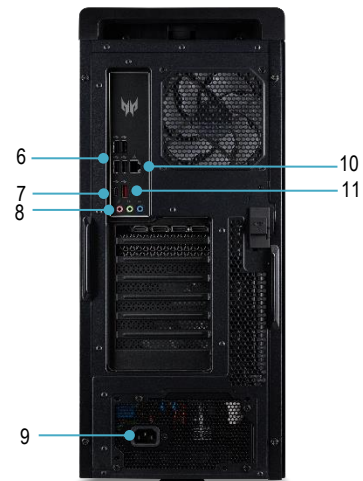

Product views	1. USB Type-C™ port 2. USB 3.2 Gen 1 port 3. Headset/Microphone jacks 4. Two USB 3.2 Gen 1 ports 5. Power button	6. Four USB 2.0 ports 7. USB Type-C™ port (USB 3.2 Gen 2X2) 8. Audio jacks 9. Power connector	10. Ethernet (RJ-45) port 11. USB 3.2 Gen 2 port
Operating system^{1,2}	Windows 11 Home 64-bit.		
CPU and chipset¹	12th Generation Intel® Core™ i7 processor 12th Generation Intel® Core™ i5 processor		
Memory^{1,3,4}	16 GB / 8 GB DDR5 4800 MHz UDIMM Up to 64 GB of Dual-channel DDR5 4000 MHz		
Storage^{1,5}	Hard disk drive • 1024 GB / 512 GB M.2 2280 PCIe Gen4 SSD • 1024 GB / 512 GB M.2 2280 PCIe SSD • 3 TB / 2 TB / 1 TB 3.5-inch 7200 RPM		
Graphics⁶	NVIDIA® GeForce® RTX™ 3080 with 10 GB of GDDR6X NVIDIA® GeForce® RTX™ 3070 with 8 GB of GDDR6 NVIDIA® GeForce® RTX™ 3060 Ti with 8 GB of GDDR6 NVIDIA® GeForce® RTX™ 3060 with 12 GB of GDDR6		
Audio	DTS:X® Ultra		
Communication	WLAN • 802.11ax/ac/a/b/g/n, Wi-Fi 6E and Bluetooth® 5 • 802.11ax/ac/a/b/g/n, Wi-Fi 6 and Bluetooth® 5		
Expansion slot(s)	M.2 slot (for SSD): 2 M.2 slot (for WLAN): 1	PCIe x16 slot(s): 2 PCIe x1 slot(s): 1	
Windows Desktop Apps⁷	In-House • Acer Care Center • Acer Configuration Manager • Acer Product Registration • Acer User Experience Program Framework • Power Management Setting • Quick Access	Search • PredatorSense Security • Norton Internet Security™ L3	
Dimensions	219 (W) x 504.8 (D) x 485 (H) mm (8.62 x 19.87 x 19.09 inches)		
Power supply and adapter	Power supply • 800 W PFC, 80PLUS® Gold, ATX		
System compliance	RoHS, ENERGY STAR®		
Options and accessories	USB keyboard and mouse		
Certification	BSMI, VCCI, CCC, CE, FCC, CB,		
1.	Specifications vary depending on model.	6.	Total available graphics memory comprises dedicated video memory, system memory, and shared system memory. This figure will vary depending on system memory, installed drivers, BIOS settings and other factors.
2.	64-bit software is required to enjoy the advantages of 64-bit processing.	7.	Bundled software may vary depending on hardware configuration, OS and regional availability.
3.	A 64-bit operating system is required to enjoy the ultimate performance of 4 GB or higher memory.		
4.	Memory speed may vary, depending on the CPU, chipset or memory fitted.		
5.	1 GB is 1 billion bytes, 1 TB is 1000 GB. Actual formatted capacity is less and may vary depending on preloaded materials and operating environment. Recovery Management uses a portion of the stated hard disk capacity as dedicated backup space.